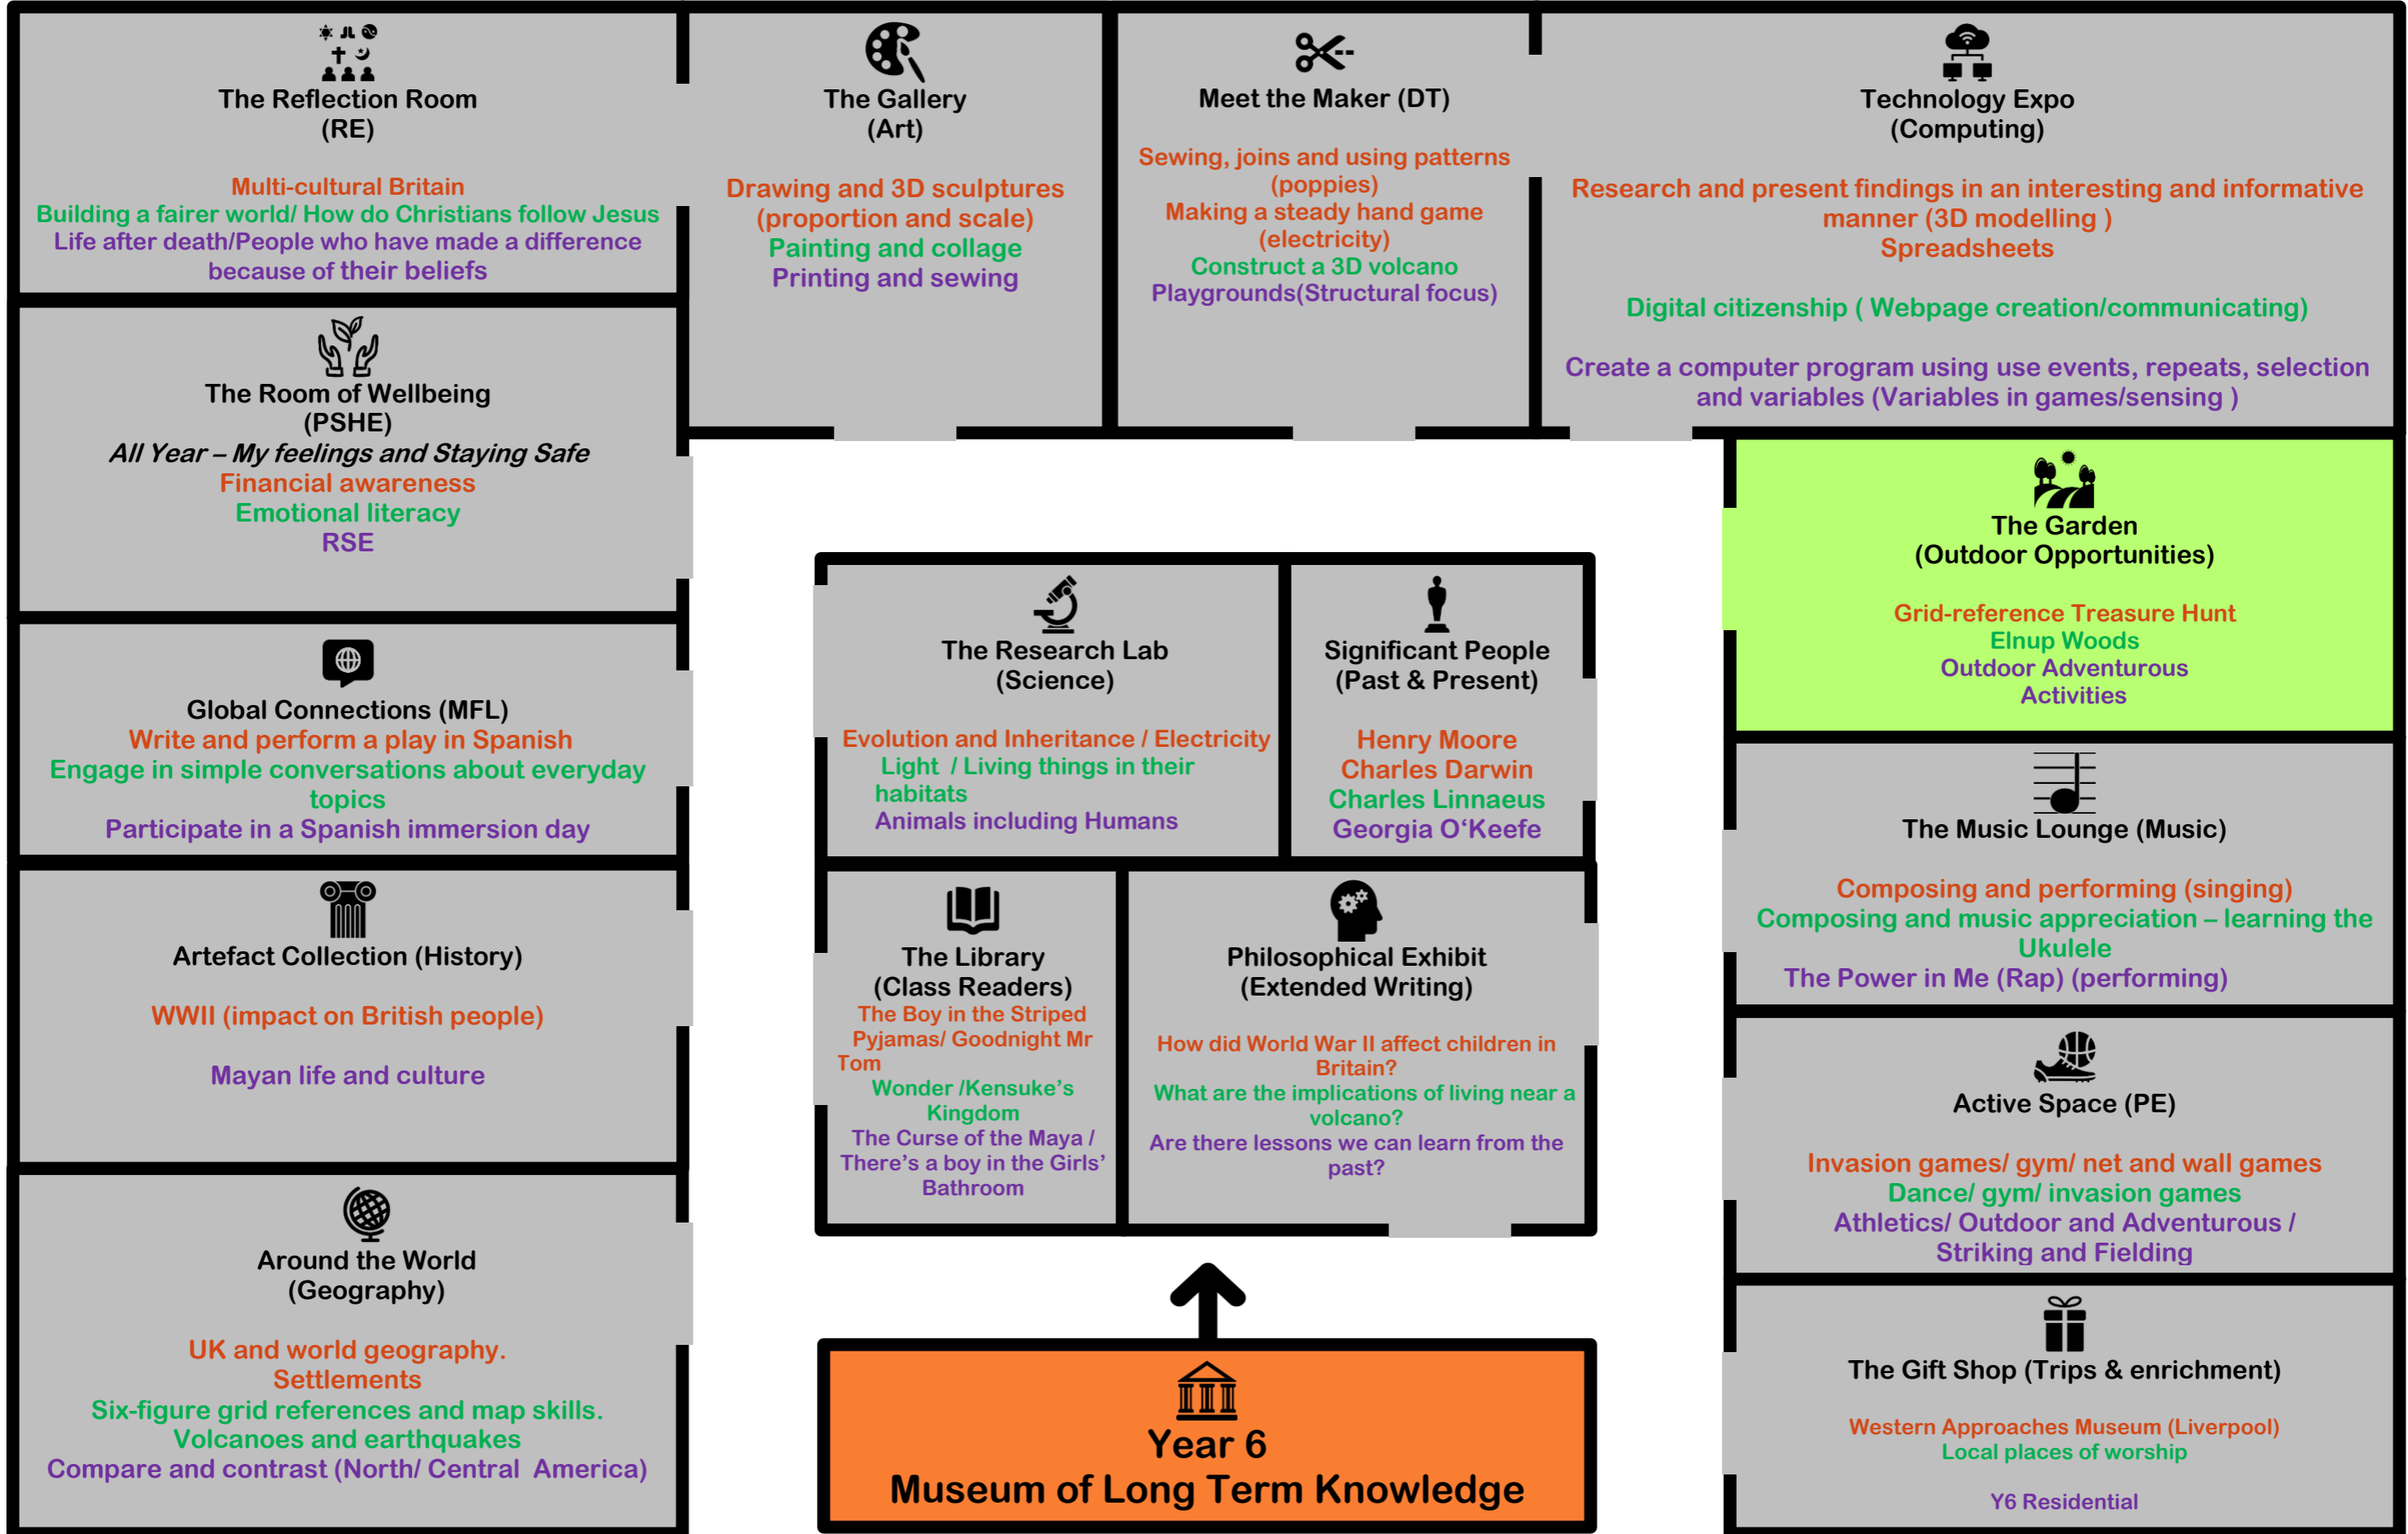

# Millbrook Long Term Plan - Year 6

Autumn Exhibit (World War Two Memorabilia) Spring Exhibit (Volcanic Eruptions) Summer Exhibit (The Maya Museum )

**Year 6**  
**Museum of Long Term Knowledge**